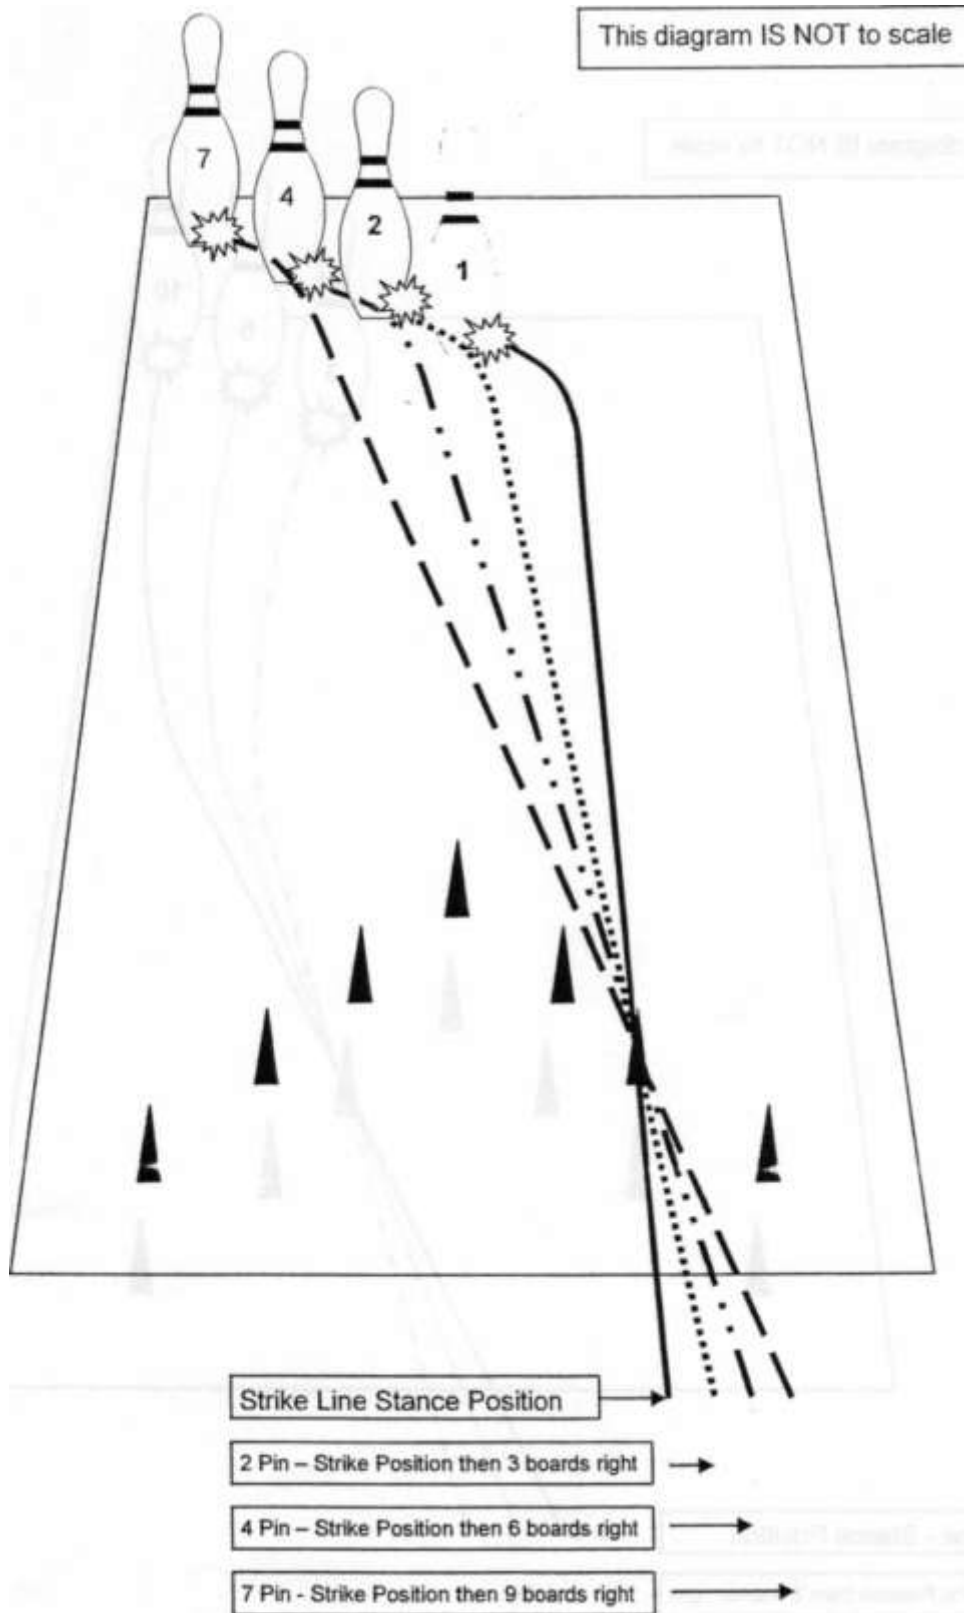

## Right Handed Bowler - 7 Pin Side Spares

## Right Handed Bowler - 10 Pin Side Spares

This diagram IS NOT to scale